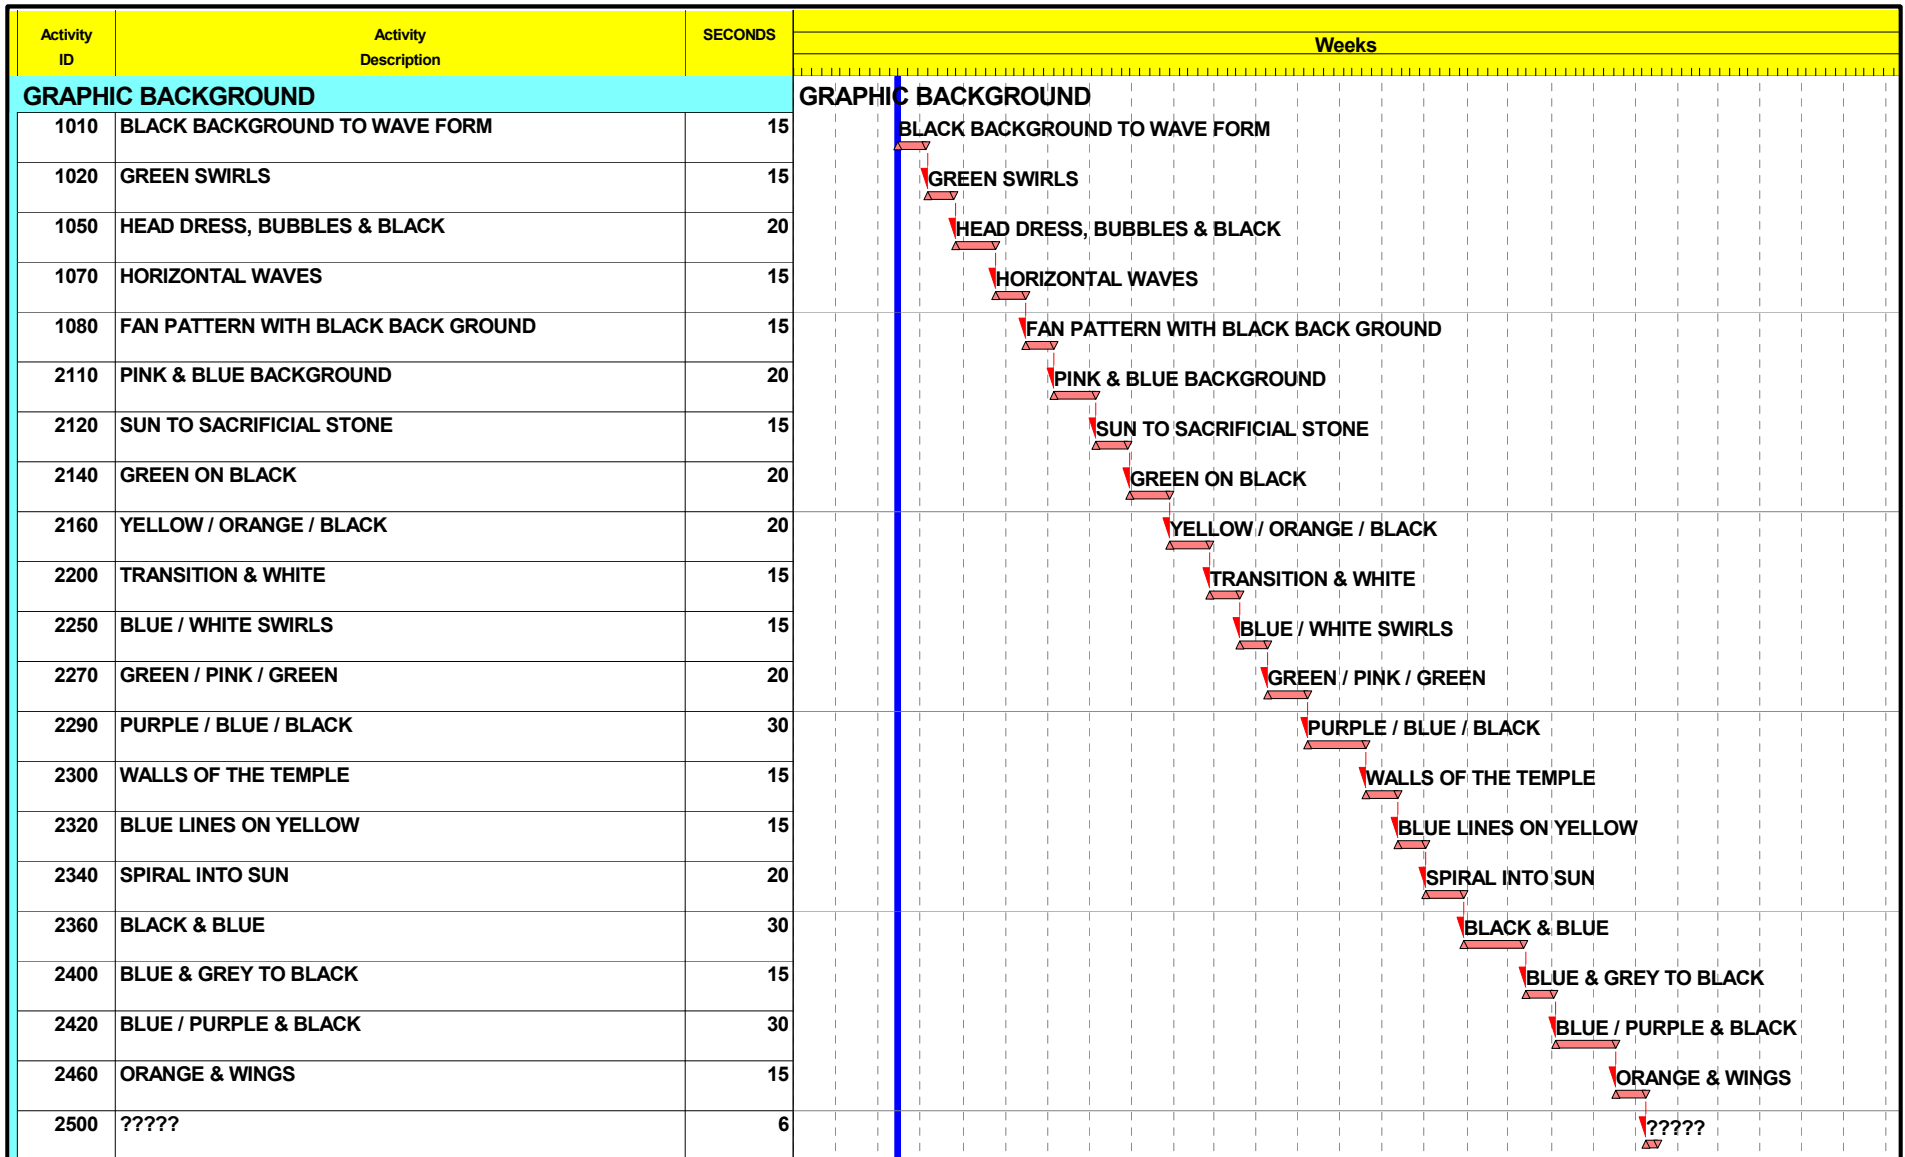

Start Date 16JUL01
 Finish Date 16JAN03
 Data Date 16JUL01
 Run Date 22JAN05 13:10

MOCT VIDEO PROJECT
 MOCTEZUMA'S DILEMMA

Sheet 1 of 2

PERT/CPM MANAGEMENT PLANNING			
Date	Revision	Checked	Approved

Start Date 16JUL01
 Finish Date 16JAN03
 Data Date 16JUL01
 Run Date 22JAN05 13:10