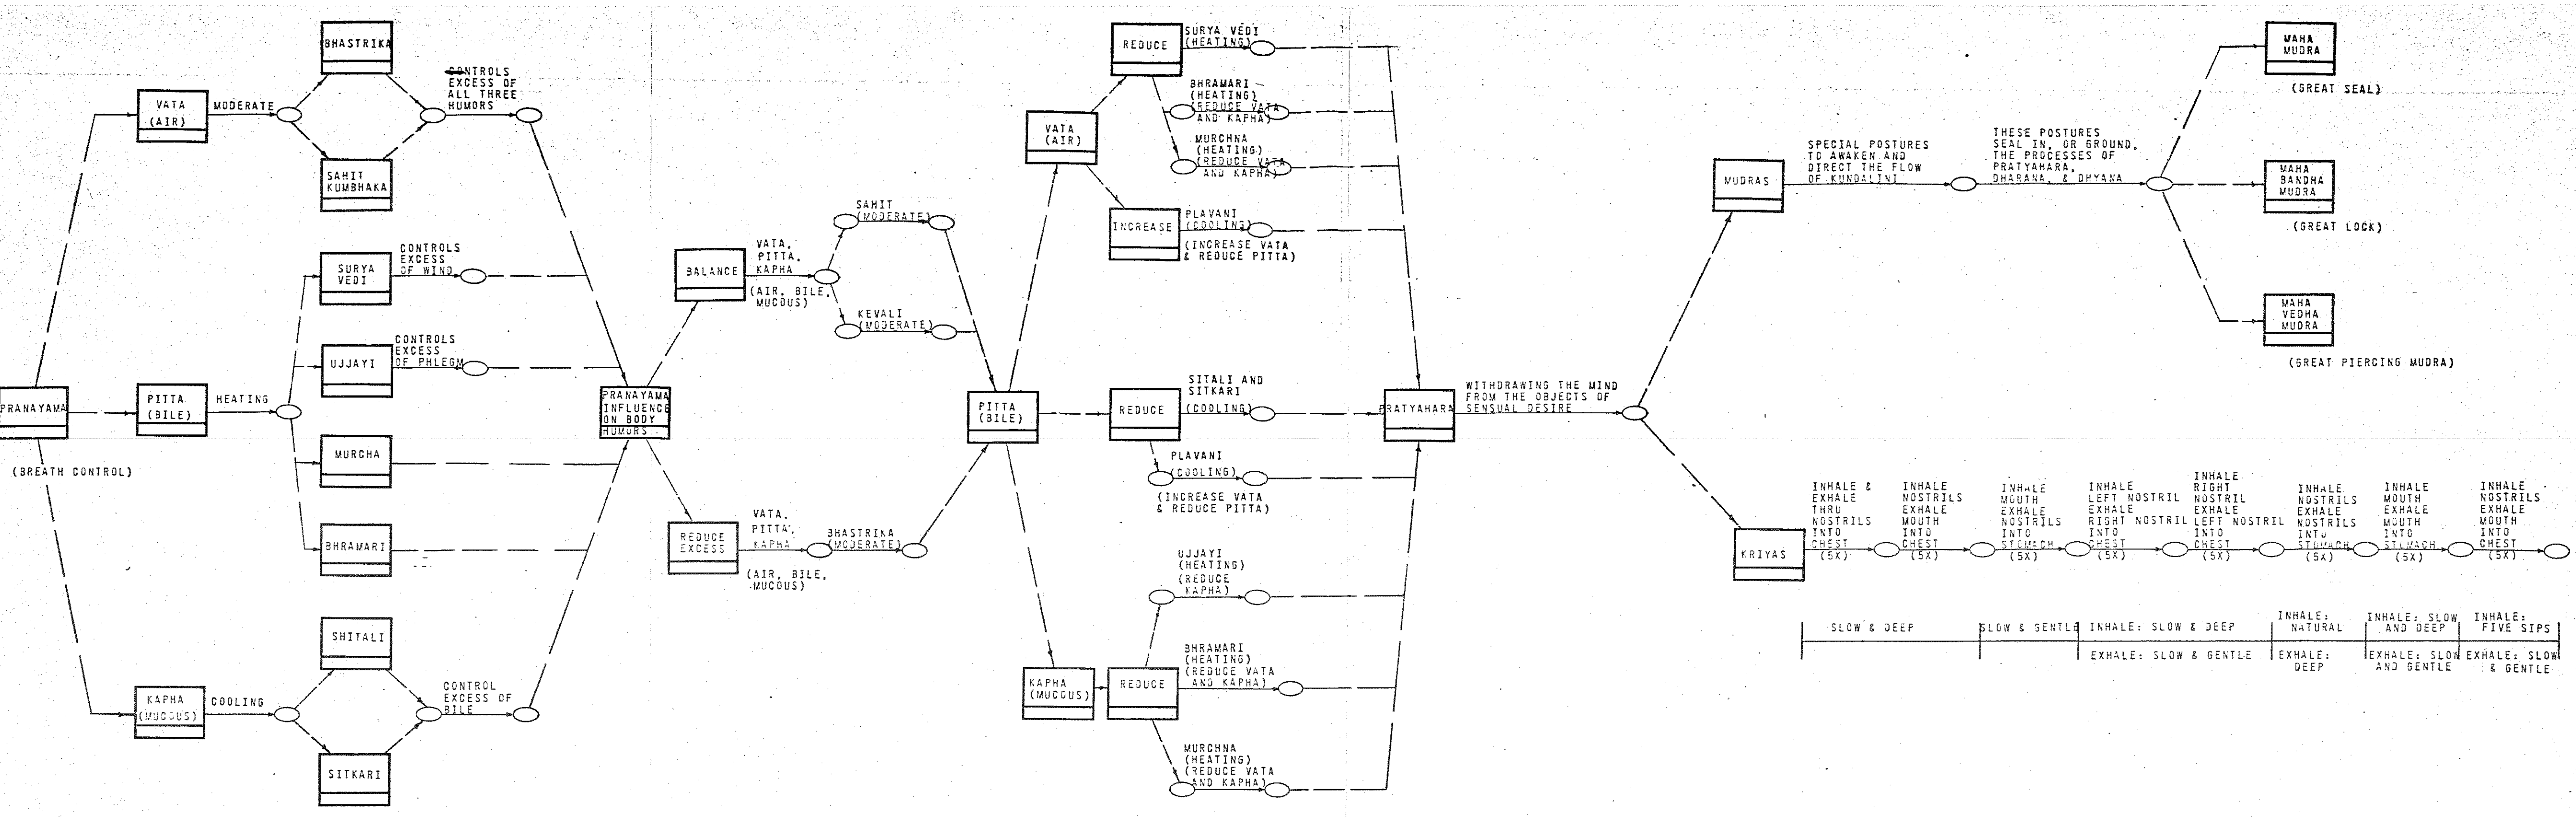

COPYRIGHT 1979

Draft
12/19/79

REVISIONS		ANALYST: D.S.		PERT/CPM NETWORK ANALYSIS	
		DRAWN: S		INTRODUCTION TO YOGA	MT MADONNA CENTER FOR THE CREATIVE ARTS AND SCIENCES WATSONVILLE CALIF
		CHECKED:			
		APPROVED:			
		DATE: 1979			
		JOB NO.			
		SHEET 2 OF 2			
		MANAGEMENT CONSULTANT DENNIS STARKOVICH			
		PALO ALTO, CALIFORNIA 94306-7028			